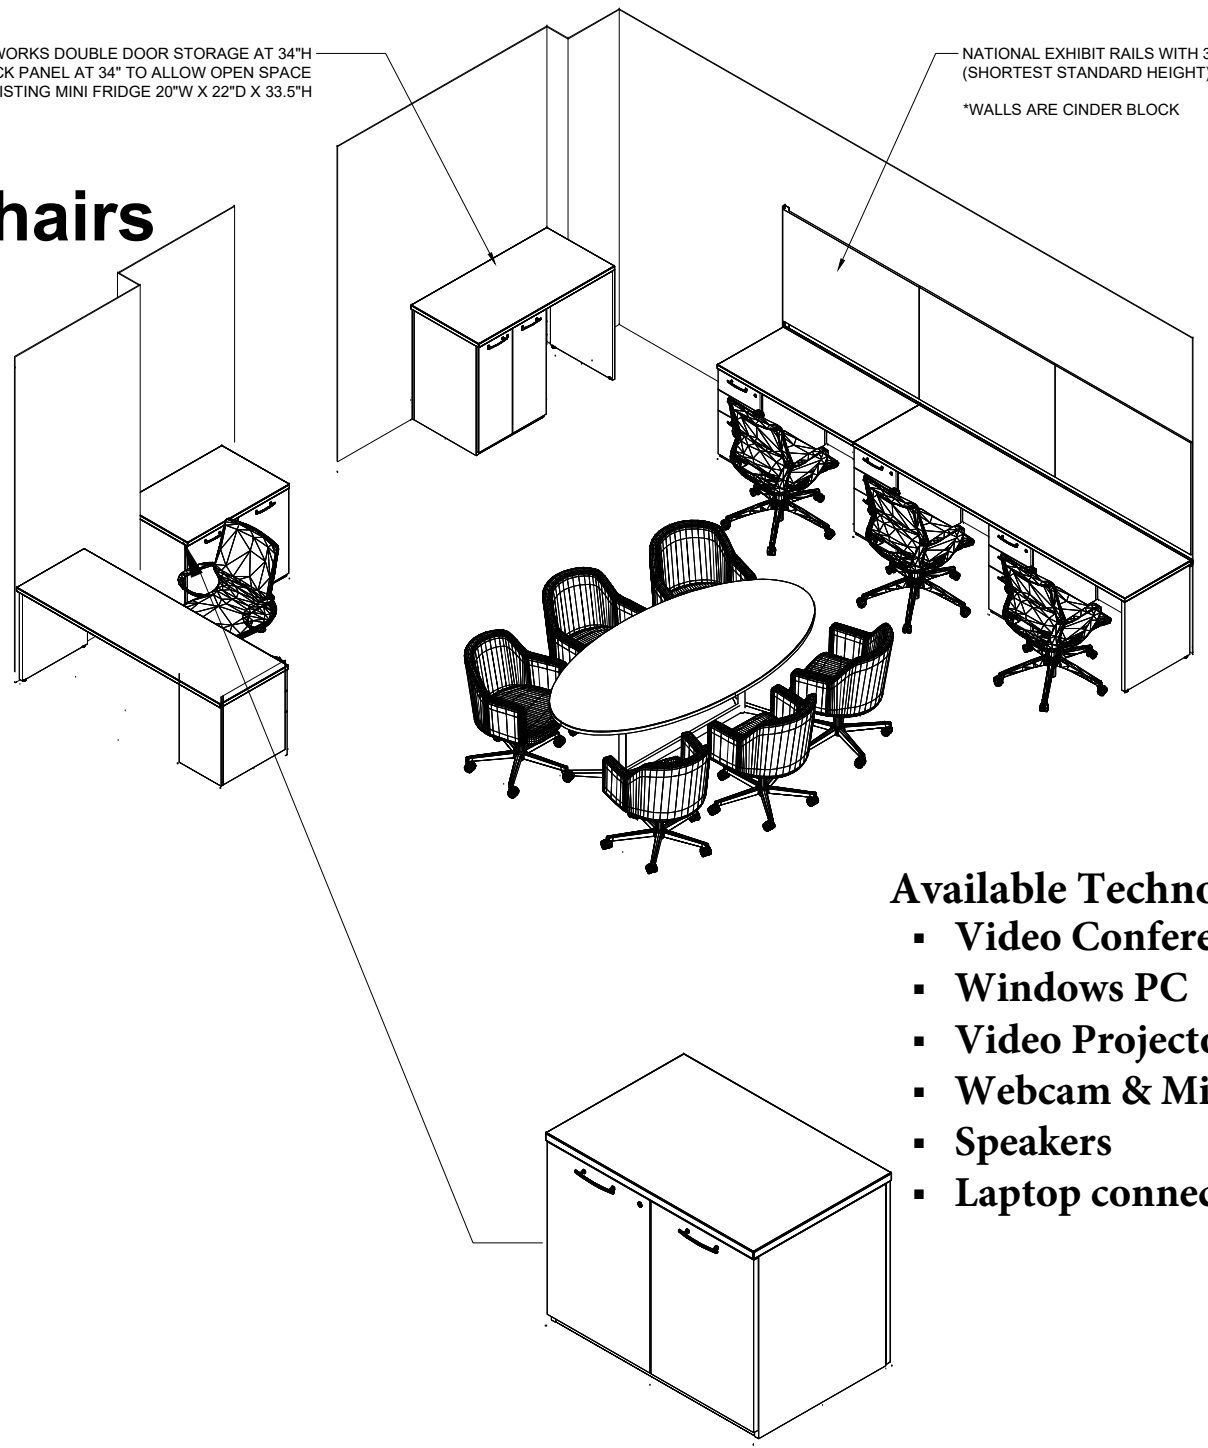

# Caster Room 220: 6 chairs, 1 table, 4 extra chairs

NATIONAL WAVEWORKS DOUBLE DOOR STORAGE AT 34" H END PANEL AND BACK PANEL AT 34" TO ALLOW OPEN SPACE TO FIT EXISTING MINI FRIDGE 20"W X 22"D X 33.5"H

NATIONAL EXHIBIT RAILS WITH 34"H TACKBOARDS (SHORTEST STANDARD HEIGHT)  
\*WALLS ARE CINDER BLOCK

- Available Technology:**
- Video Conferencing Capable
  - Windows PC
  - Video Projector
  - Webcam & Microphone
  - Speakers
  - Laptop connection, HDMI

## FURNITURE PLAN & ISOMETRIC

11" x 17" LANDSCAPE

F.1

DATE: 5.27.22	REV. 1: 7.6.22	REV. 2: 8.4.22
REV. 3: 8.15.22	REV. 4: 8.25.22	REV. 5: 4.22.23
REV. 6: ---	REV. 7: ---	REV. 8: ---
REV. 9: ---	REV. 10: ---	REV. 11: ---