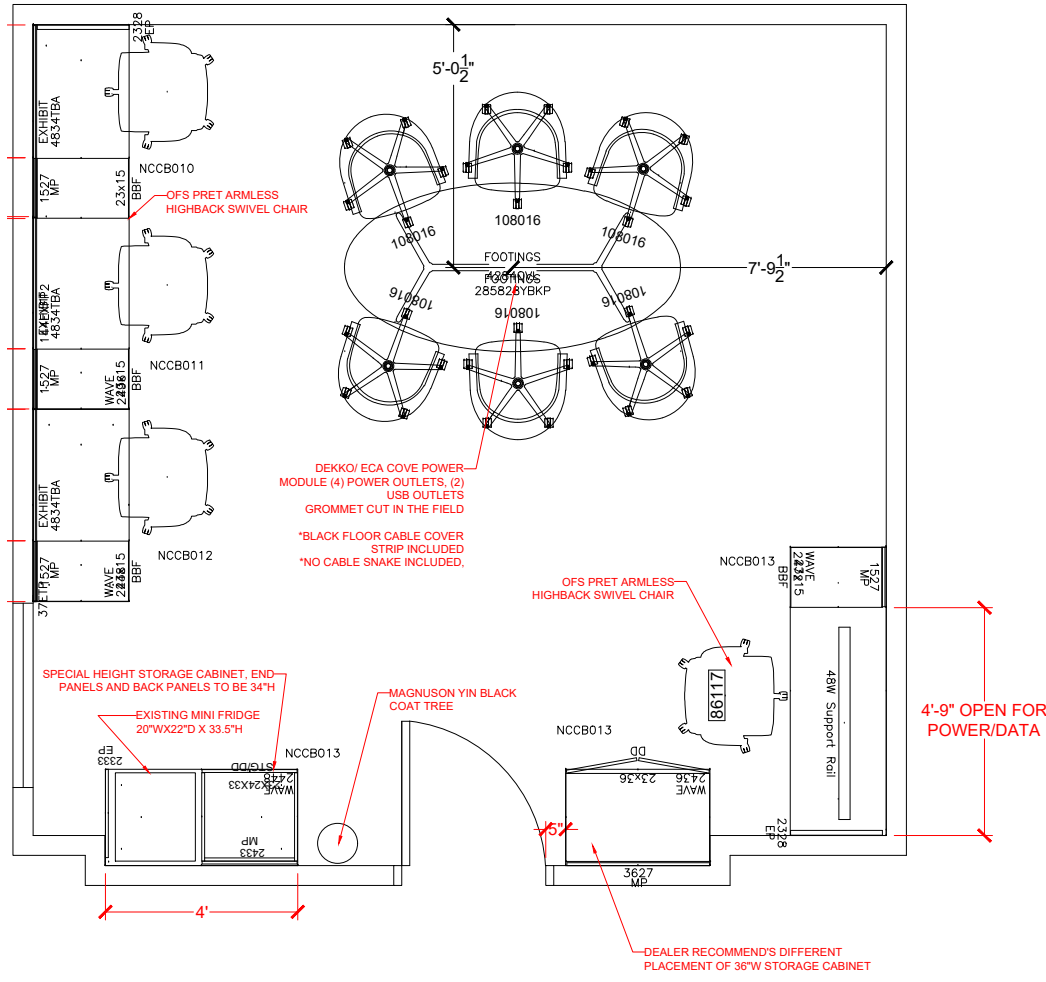

# Caster Room 220: 6 chairs, 1 table, 4 extra chairs

NATIONAL WAVEWORKS DOUBLE DOOR STORAGE AT 34" H END PANEL AND BACK PANEL AT 34" TO ALLOW OPEN SPACE TO FIT EXISTING MINI FRIDGE 20"W X 22"D X 33.5"H

NATIONAL EXHIBIT RAILS WITH 34"H TACKBOARDS (SHORTEST STANDARD HEIGHT)  
\*WALLS ARE CINDER BLOCK

- Available Technology:**
- Video Conferencing Capable
  - Windows PC
  - Video Projector
  - Webcam & Microphone
  - Speakers
  - Laptop connection, HDMI

## FURNITURE PLAN & ISOMETRIC

11" x 17" LANDSCAPE

F.1

DATE: 5.27.22	REV. 1: 7.6.22	REV. 2: 8.4.22
REV. 3: 8.15.22	REV. 4: 8.25.22	REV. 5: 4.22.23
REV. 6: ---	REV. 7: ---	REV. 8: ---
REV. 9: ---	REV. 10: ---	REV. 11: ---