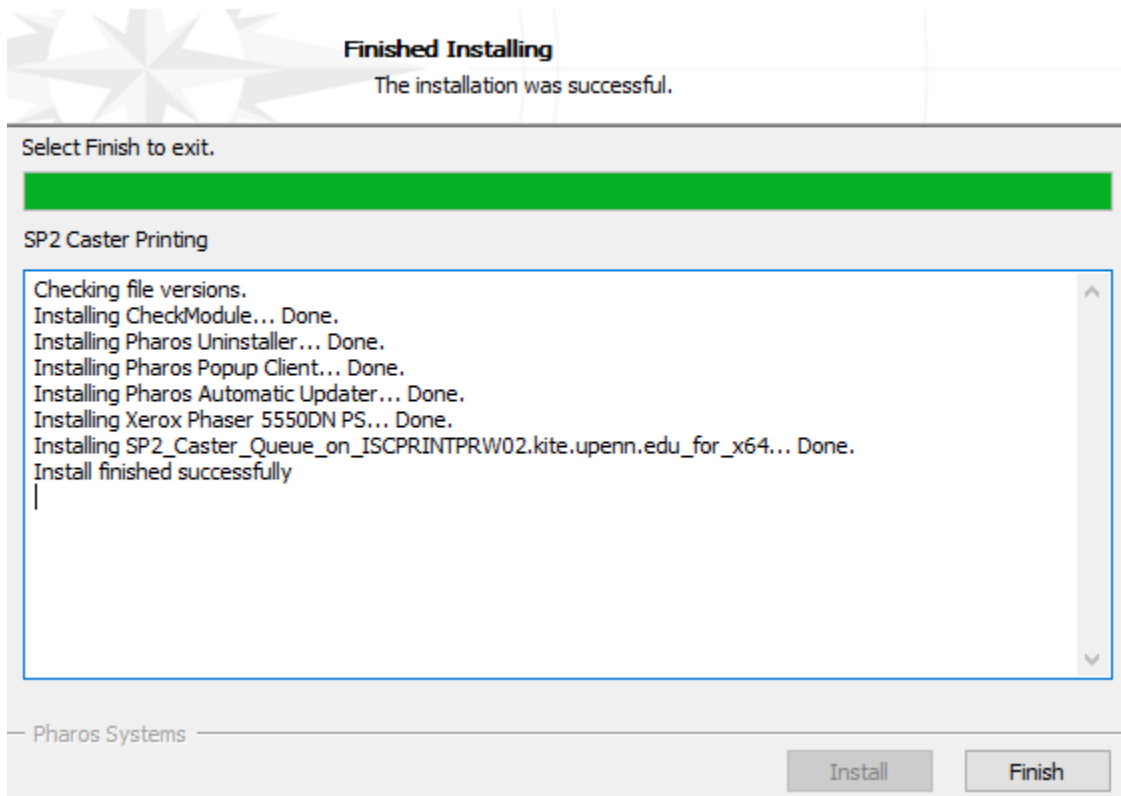

Download the file **SP2-Pharos\_for\_x64** onto your computer and double click on it when it finishes.

The **Package "SP2-Pharos" installer** window will show. Click on Install

Package "SP2-Pharos" installer.

When it finishes installing click on Finish.

SP2-Pharos-Caster

SP2-Pharos-Caster – should appear as one of your printers.