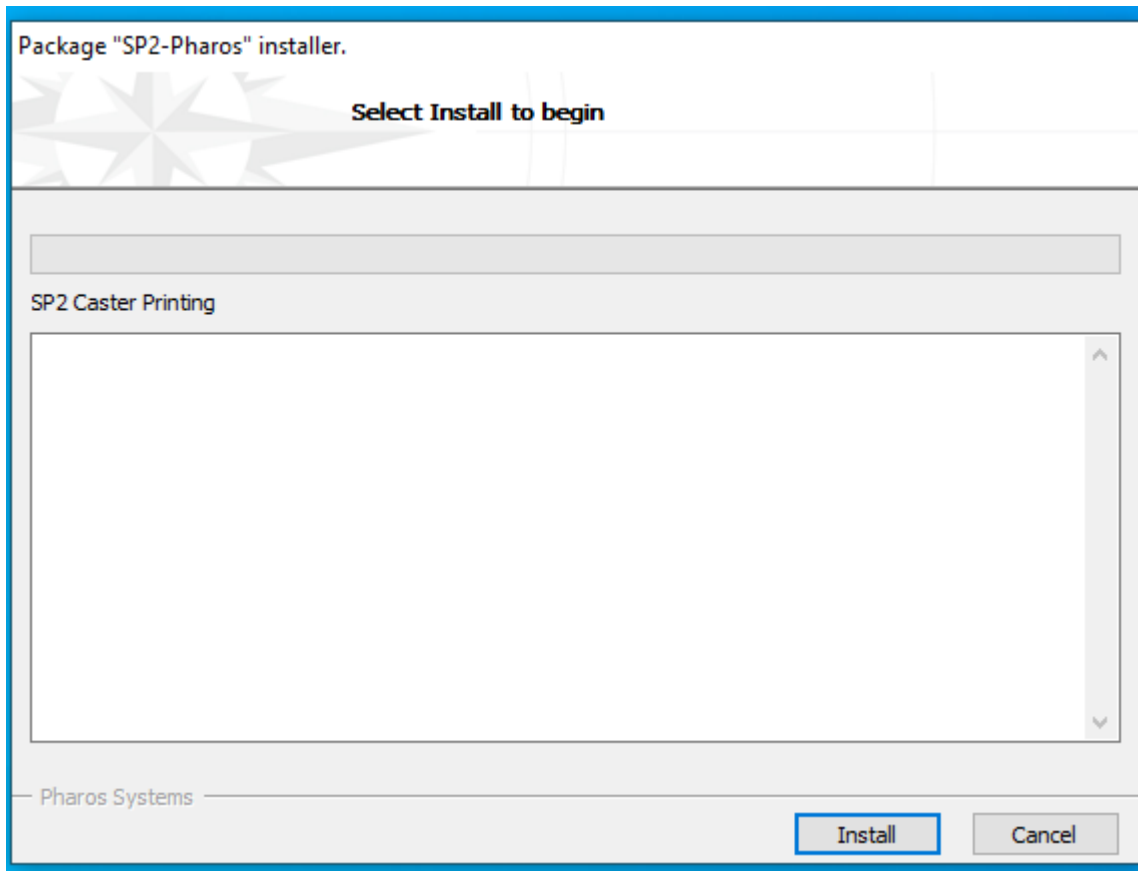

Download the file **SP2-Pharos\_for\_x64** onto your computer and double click on it when it finishes.

The **Package "SP2-Pharos" installer** window will show. Click on Install

Package "SP2-Pharos" installer.